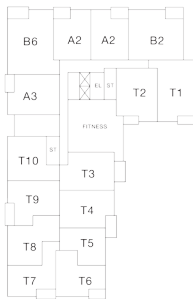

RESIDENCE 914

2 Bedrooms

1.75 Bathrooms

Apartment

Interior SF: 1,100

Exterior SF: 100

View South & West

HOME FINISHES