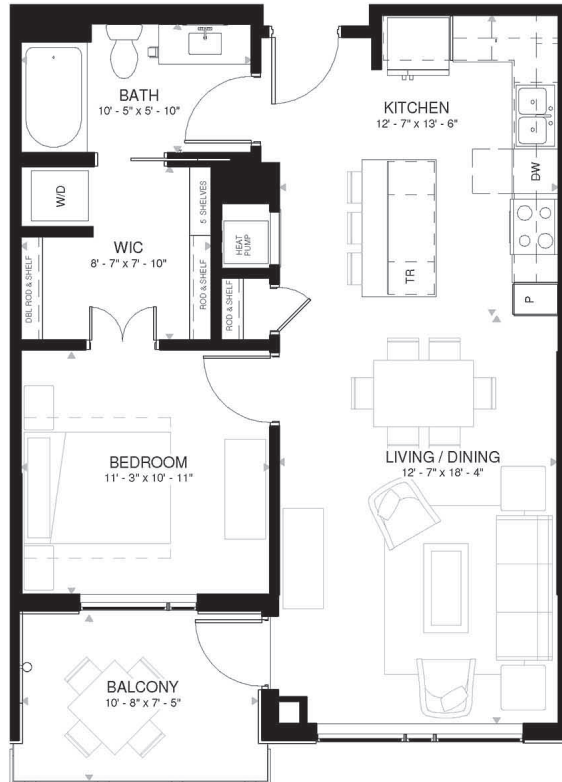

RESIDENCE 912

1 Bedroom

1 Bathroom

Apartment

Interior SF: 757

Exterior SF: 79

View South

LEVEL 2

LEVELS 3 THROUGH 8

LEVELS 9 THROUGH 11

HOME FINISHES

Whirlpool stainless steel appliances and gas range

White shaker style cabinetry

Whirlpool full-size front-loading washer and dryer

Glazed ceramic tile backsplash

Solid quartz kitchen countertops

Floor-to-ceiling windows with built-in roller shades

White marble vanity top

Tile shower surround

Weber Genesis II E-210 2-burner natural gas grill provided on balcony

Plush carpet in bedrooms