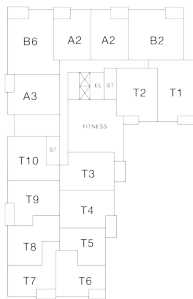

RESIDENCE 912

1 Bedroom

1 Bathroom

Apartment

Interior SF: 757

Exterior SF: 79

View South

LEVEL 2

LEVELS 3 THROUGH 8

LEVELS 9 THROUGH 11

HOME FINISHES

Whirlpool stainless steel appliances and gas range

White shaker style cabinetry

Whirlpool full-size front-loading washer and dryer

Glazed ceramic tile backsplash