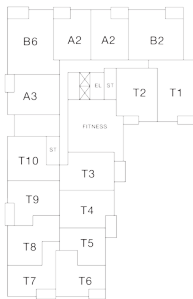

# RESIDENCE 911

2 Bedrooms

Apartment

Exterior SF: 118

1.75 Bathrooms

Interior SF: 1,302

View South & East

6

**LEVEL 2**

**LEVELS 3 THROUGH 8**

**LEVELS 9 THROUGH 11**