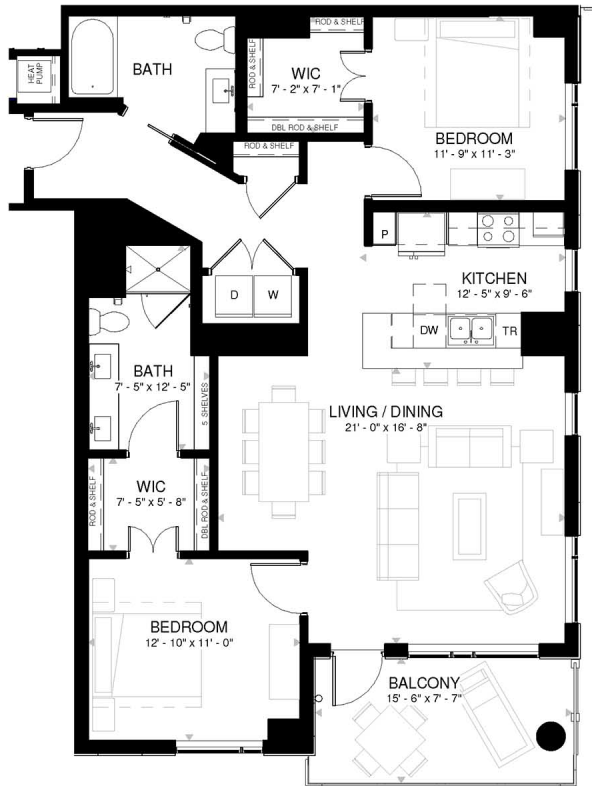

# RESIDENCE 911

2 Bedrooms

Apartment

Exterior SF: 118

1.75 Bathrooms

Interior SF: 1,302

View South & East

6

**LEVEL 2**

**LEVELS 3 THROUGH 8**

**LEVELS 9 THROUGH 11**

## HOME FINISHES

Whirlpool stainless steel appliances and gas range

Whirlpool full-size front-loading washer and dryer

Solid quartz kitchen countertops

White marble vanity top

Weber Genesis II E-210 2-burner natural gas grill provided on balcony

Wood-look flooring in kitchen and living areas

White shaker style cabinetry

Glazed ceramic tile backsplash

Floor-to-ceiling windows with built-in roller shades

Tile shower surround

Plush carpet in bedrooms