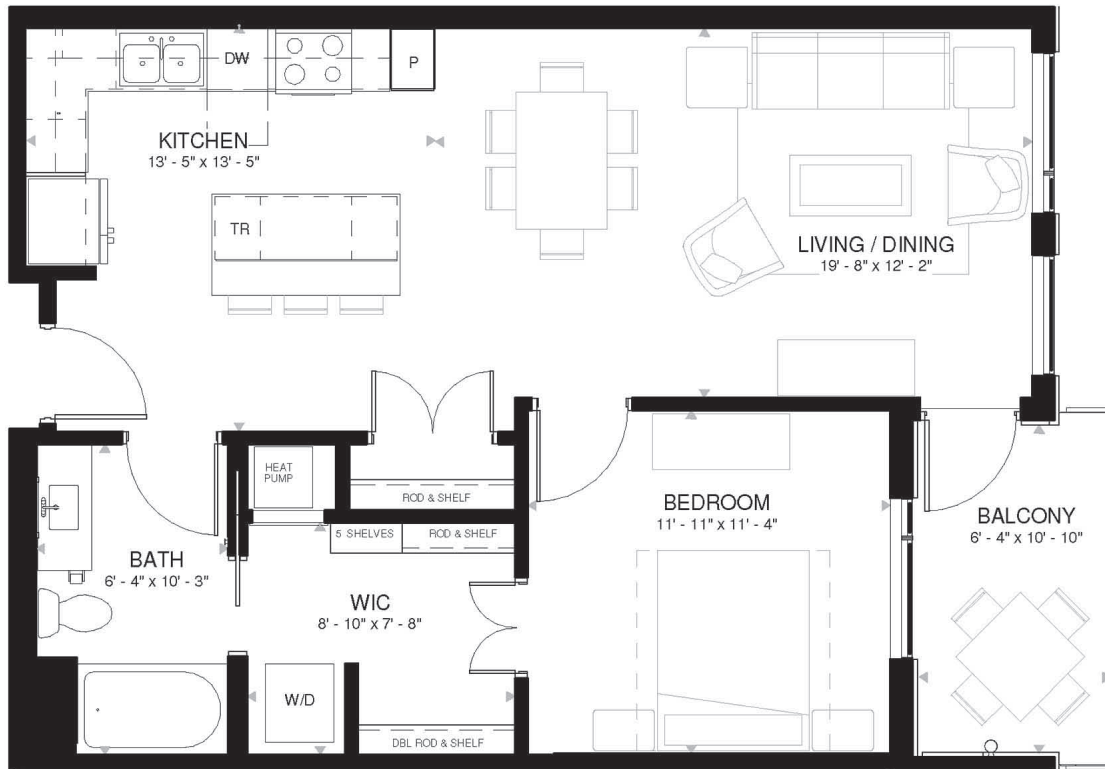

RESIDENCE 910

1 Bedroom

1 Bathroom

Apartment

Interior SF: 795

Exterior SF: 69

View East

LEVEL 2

LEVELS 3 THROUGH 8

LEVELS 9 THROUGH 11

HOME FINISHES

Whirlpool stainless steel appliances and gas range

Whirlpool full-size front-loading washer and dryer

Solid quartz kitchen countertops

White marble vanity top

Weber Genesis II E-210 2-burner natural gas grill provided on balcony

Wood-look flooring in kitchen and living areas

White shaker style cabinetry

Glazed ceramic tile backsplash

Floor-to-ceiling windows with built-in roller shades