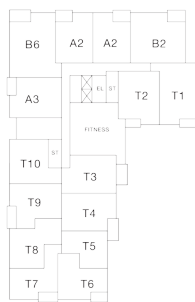

RESIDENCE 910

1 Bedroom

1 Bathroom

Apartment

Interior SF: 795

Exterior SF: 69

View East

LEVEL 2

LEVELS 3 THROUGH 8

LEVELS 9 THROUGH 11

HOME FINISHES

Whirlpool stainless steel appliances and gas range

Whirlpool full-size front-loading washer and dryer

Solid quartz kitchen countertops

White marble vanity top