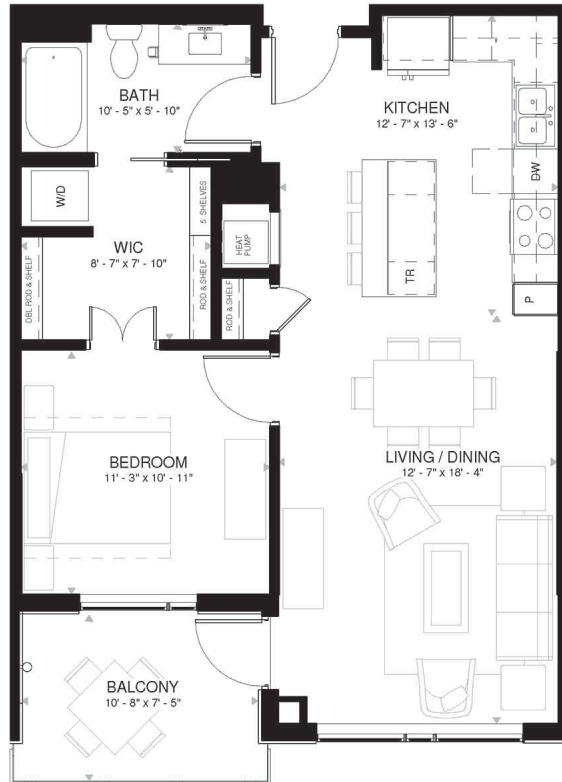

RESIDENCE 813

1 Bedroom
Apartment

1 Bathroom
Interior SF: 757

Exterior SF: 79

View South

LEVEL 2

LEVELS 3 THROUGH 8

LEVELS 9 THROUGH 11

HOME FINISHES

Whirlpool stainless steel appliances and gas range

Whirlpool full-size front-loading washer and dryer

Solid quartz kitchen countertops

White marble vanity top

Weber Genesis II E-210 2-burner natural gas grill provided on balcony

Wood-look flooring in kitchen and living areas

White shaker style cabinetry

Glazed ceramic tile backsplash

Floor-to-ceiling windows with built-in roller shades

Tile shower surround

Plush carpet in bedrooms