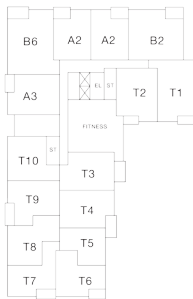

RESIDENCE 813

1 Bedroom
Apartment

1 Bathroom
Interior SF: 757

Exterior SF: 79

View South

LEVEL 2

LEVELS 3 THROUGH 8

LEVELS 9 THROUGH 11