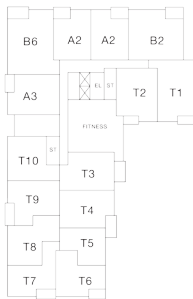

RESIDENCE 812

1 Bedroom
Apartment

1 Bathroom
Interior SF: 757

Exterior SF: 79

View South

LEVEL 2

LEVELS 3 THROUGH 8

LEVELS 9 THROUGH 11