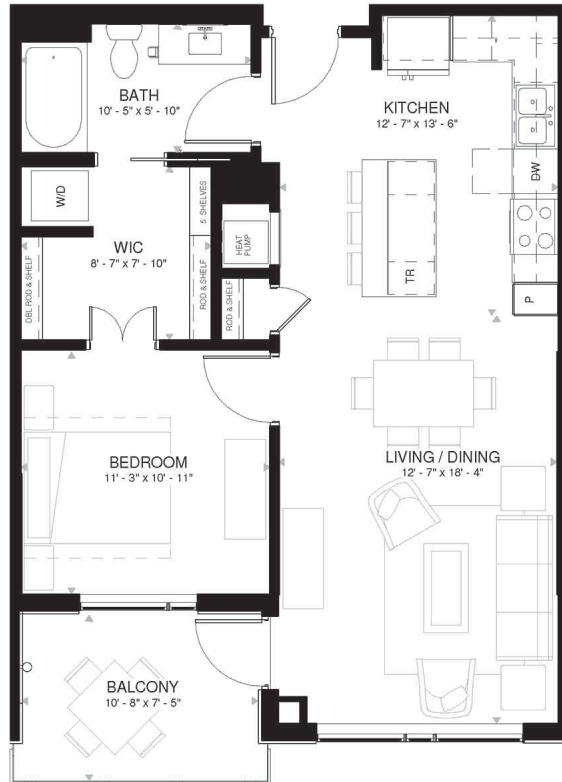

RESIDENCE 812

1 Bedroom
Apartment

1 Bathroom
Interior SF: 757

Exterior SF: 79

View South

LEVEL 2

LEVELS 3 THROUGH 8

LEVELS 9 THROUGH 11

HOME FINISHES

Whirlpool stainless steel appliances and gas range

Whirlpool full-size front-loading washer and dryer

Solid quartz kitchen countertops

White marble vanity top

Weber Genesis II E-210 2-burner natural gas grill provided on balcony

Wood-look flooring in kitchen and living areas

White shaker style cabinetry

Glazed ceramic tile backsplash

Floor-to-ceiling windows with built-in roller shades

Tile shower surround

Plush carpet in bedrooms