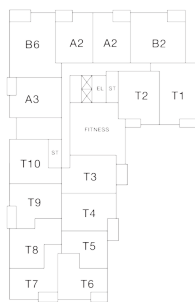

RESIDENCE 810

1 Bedroom

1 Bathroom

Apartment

Interior SF: 795

Exterior SF: 69

View East

LEVEL 2

LEVELS 3 THROUGH 8

LEVELS 9 THROUGH 11

HOME FINISHES

Whirlpool stainless steel appliances and gas range

Whirlpool full-size front-loading washer and dryer

Solid quartz kitchen countertops

White marble vanity top