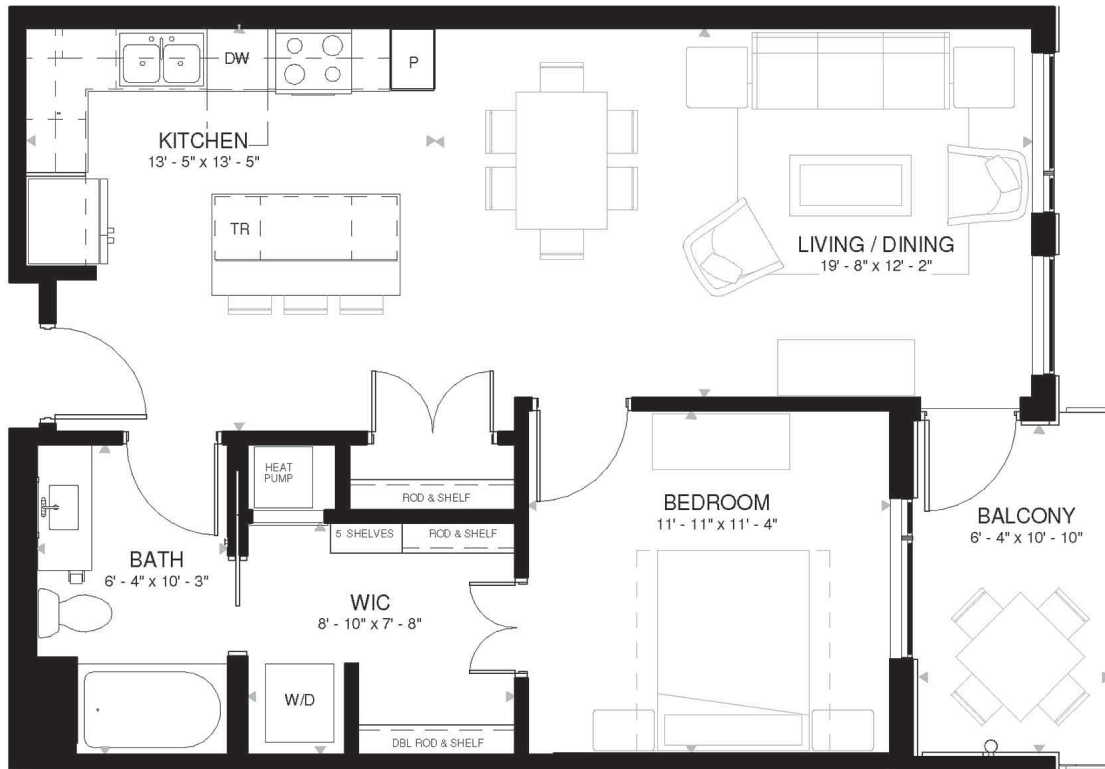

RESIDENCE 810

1 Bedroom

1 Bathroom

Apartment

Interior SF: 795

Exterior SF: 69

View East

LEVEL 2

LEVELS 3 THROUGH 8

LEVELS 9 THROUGH 11

HOME FINISHES

Whirlpool stainless steel appliances and gas range

Whirlpool full-size front-loading washer and dryer

Solid quartz kitchen countertops

White marble vanity top

Weber Genesis II E-210 2-burner natural gas grill provided on balcony

Wood-look flooring in kitchen and living areas

White shaker style cabinetry

Glazed ceramic tile backsplash

Floor-to-ceiling windows with built-in roller shades