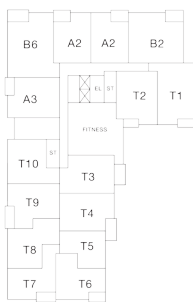

RESIDENCE 809

1 Bedroom

1 Bathroom

Apartment

Interior SF: 819

Exterior SF: 88

View East

LEVEL 2

LEVELS 3 THROUGH 8

LEVELS 9 THROUGH 11

HOME FINISHES

Whirlpool stainless steel appliances and gas range

Whirlpool full-size front-loading washer and dryer

Solid quartz kitchen countertops

White marble vanity top