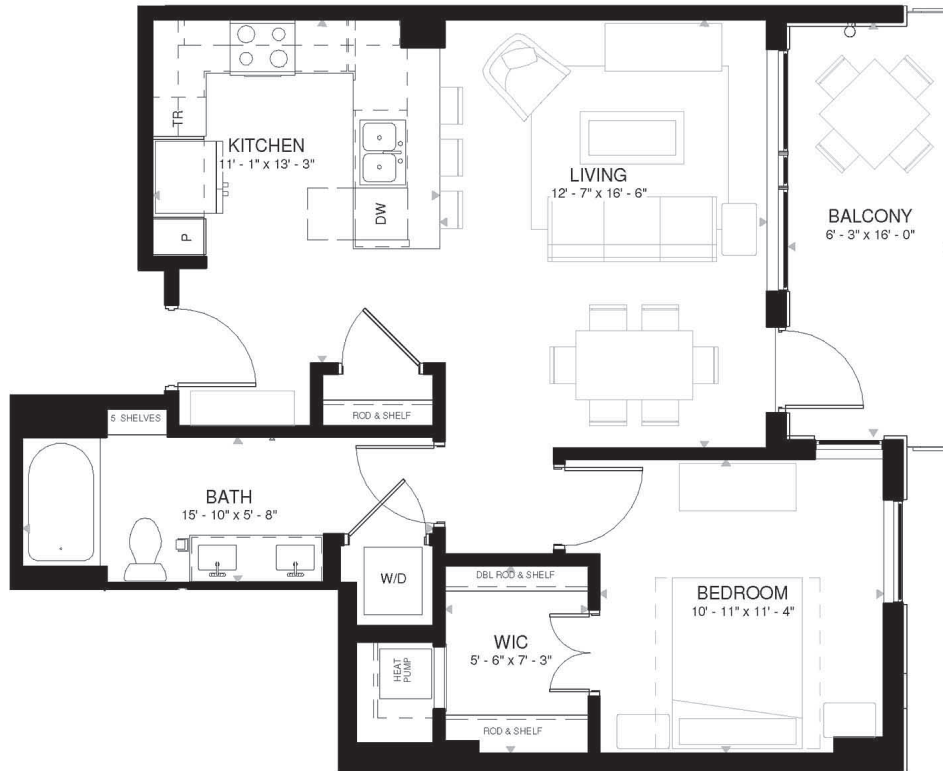

# RESIDENCE 807

1 Bedroom

1 Bathroom

Apartment

Interior SF: 761

Exterior SF: 100

View East

**LEVEL 2**

**LEVELS 3 THROUGH 8**

**LEVELS 9 THROUGH 11**

## HOME FINISHES

Whirlpool stainless steel appliances and gas range

Whirlpool full-size front-loading washer and dryer

Solid quartz kitchen countertops

White marble vanity top

Weber Genesis II E-210 2-burner natural gas grill provided on balcony

Wood-look flooring in kitchen and living areas

White shaker style cabinetry

Glazed ceramic tile backsplash

Floor-to-ceiling windows with built-in roller shades

Tile shower surround

Plush carpet in bedrooms