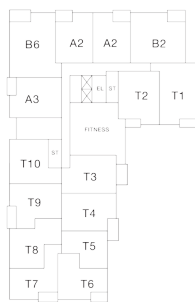

# RESIDENCE 807

1 Bedroom

1 Bathroom

Apartment

Interior SF: 761

Exterior SF: 100

View East

**LEVEL 2**

**LEVELS 3 THROUGH 8**

**LEVELS 9 THROUGH 11**