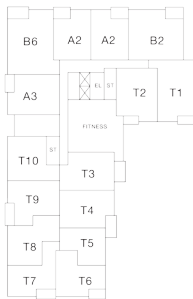

RESIDENCE 805

2 Bedrooms
 Apartment
 Exterior SF: 72

2 Bathrooms
 Interior SF: 1,300
 View North & West

LEVEL 2

LEVELS 3 THROUGH 8

LEVELS 9 THROUGH 11

HOME FINISHES

Whirlpool stainless steel appliances and gas range