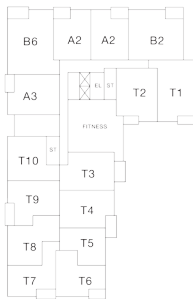

RESIDENCE 804

2 Bedrooms

1.75 Bathrooms

Apartment

Interior SF: 1,125

Exterior SF: 110

View West

LEVEL 2

LEVELS 3 THROUGH 8

LEVELS 9 THROUGH 11

HOME FINISHES

Whirlpool stainless steel appliances and gas range

White shaker style cabinetry

Whirlpool full-size front-loading washer and dryer

Glazed ceramic tile backsplash