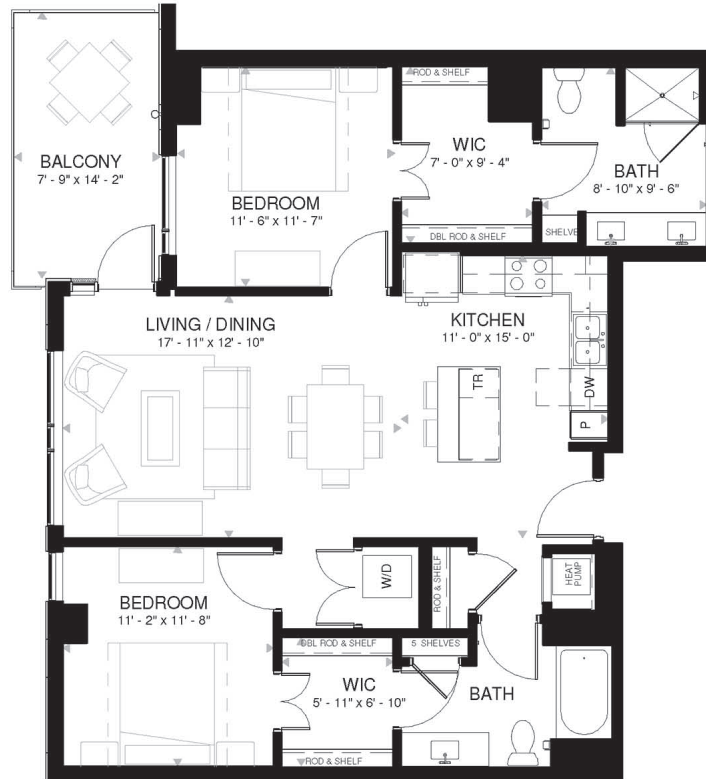

RESIDENCE 804

2 Bedrooms

1.75 Bathrooms

Apartment

Interior SF: 1,125

Exterior SF: 110

View West

LEVEL 2

LEVELS 3 THROUGH 8

LEVELS 9 THROUGH 11

HOME FINISHES

Whirlpool stainless steel appliances and gas range

White shaker style cabinetry

Whirlpool full-size front-loading washer and dryer

Glazed ceramic tile backsplash

Solid quartz kitchen countertops

Floor-to-ceiling windows with built-in roller shades

White marble vanity top

Tile shower surround

Weber Genesis II E-210 2-burner natural gas grill provided on balcony

Plush carpet in bedrooms