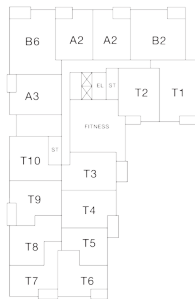

# RESIDENCE 802

2 Bedrooms

1.75 Bathrooms

Apartment

Interior SF: 1,208

Exterior SF: 60

View North

**LEVEL 2**

**LEVELS 3 THROUGH 8**

**LEVELS 9 THROUGH 11**