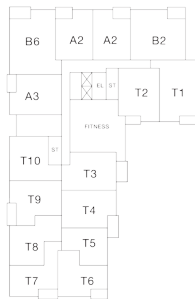

# RESIDENCE 801

2 Bedrooms

1.75 Bathrooms

Apartment

Interior SF: 1,154

Exterior SF: 73

View North & West

16

**LEVEL 2**

**LEVELS 3 THROUGH 8**

**LEVELS 9 THROUGH 11**