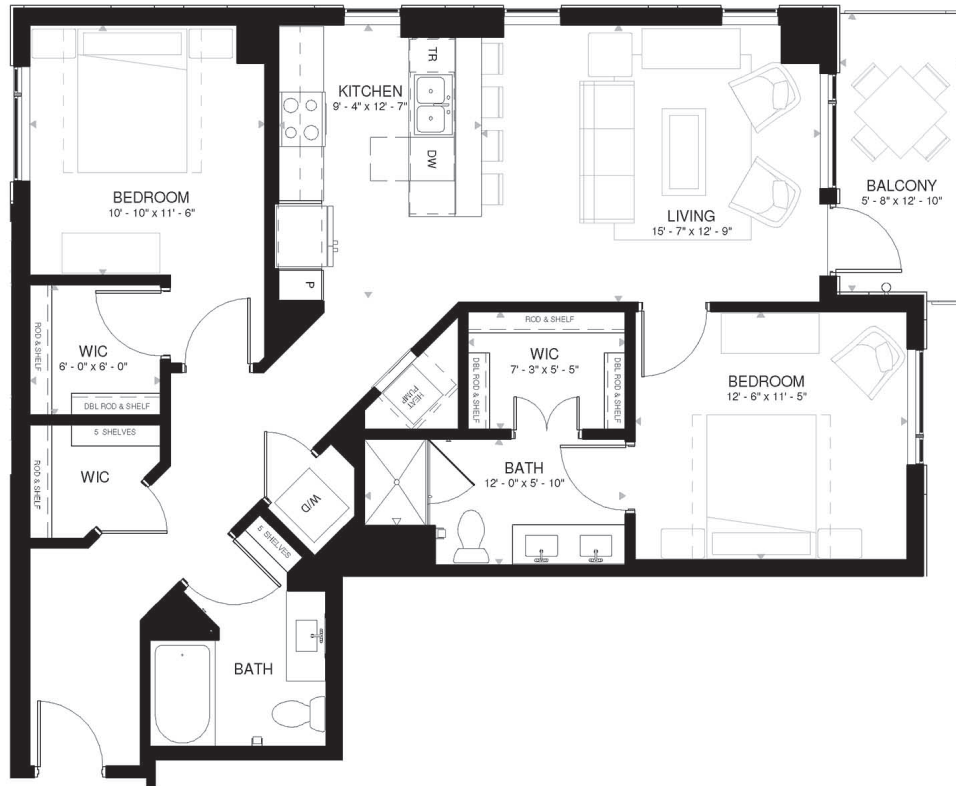

# RESIDENCE 801

2 Bedrooms

1.75 Bathrooms

Apartment

Interior SF: 1,154

Exterior SF: 73

View North & West

16

**LEVEL 2**

**LEVELS 3 THROUGH 8**

**LEVELS 9 THROUGH 11**

Wood-look flooring in kitchen and living areas

White shaker style cabinetry

Glazed ceramic tile backsplash

Floor-to-ceiling windows with built-in roller shades

Tile shower surround

Plush carpet in bedrooms