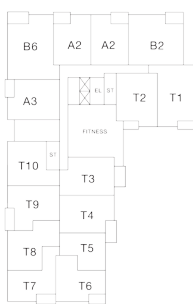

RESIDENCE 714

2 Bedrooms

1.75 Bathrooms

Apartment

Interior SF: 1,100

Exterior SF: 100

View South & West

LEVEL 2

LEVELS 3 THROUGH 8

LEVELS 9 THROUGH 11

HOME FINISHES

Whirlpool stainless steel appliances and gas range

Whirlpool full-size front-loading washer and dryer

Solid quartz kitchen countertops

White marble vanity top