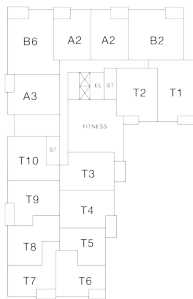

RESIDENCE 712

1 Bedroom

1 Bathroom

Apartment

Interior SF: 757

Exterior SF: 79

View South

LEVEL 2

LEVELS 3 THROUGH 8

LEVELS 9 THROUGH 11

HOME FINISHES

Whirlpool stainless steel appliances and gas range

White shaker style cabinetry

Whirlpool full-size front-loading washer and dryer

Glazed ceramic tile backsplash