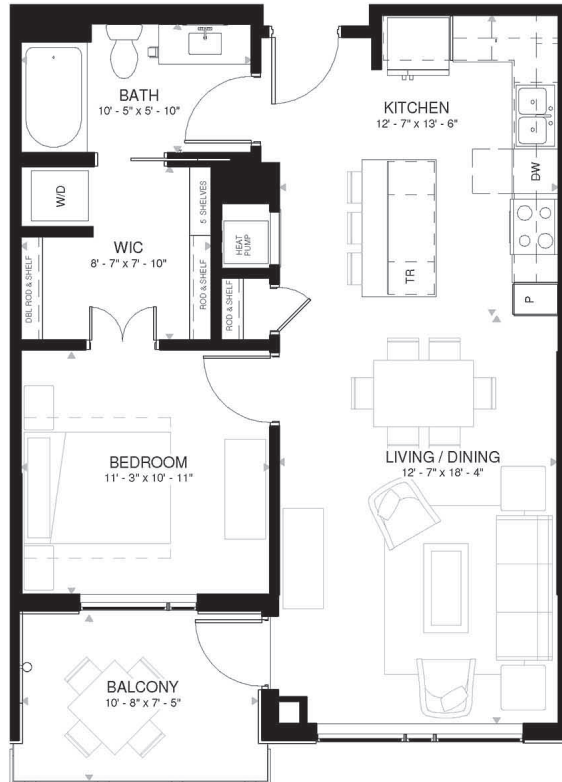

RESIDENCE 712

1 Bedroom

1 Bathroom

Apartment

Interior SF: 757

Exterior SF: 79

View South

LEVEL 2

LEVELS 3 THROUGH 8

LEVELS 9 THROUGH 11

HOME FINISHES

Whirlpool stainless steel appliances and gas range

White shaker style cabinetry

Whirlpool full-size front-loading washer and dryer

Glazed ceramic tile backsplash

Solid quartz kitchen countertops

Floor-to-ceiling windows with built-in roller shades

White marble vanity top

Tile shower surround

Weber Genesis II E-210 2-burner natural gas grill provided on balcony

Plush carpet in bedrooms