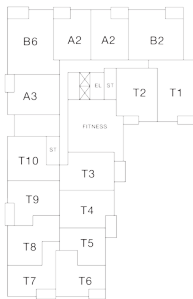

RESIDENCE 711

2 Bedrooms

1.75 Bathrooms

Apartment

Interior SF: 1,302

Exterior SF: 118

View South & East

6

LEVEL 2

LEVELS 3 THROUGH 8

LEVELS 9 THROUGH 11

HOME FINISHES

Whirlpool stainless steel appliances and gas range

White shaker style cabinetry

Whirlpool full-size front-loading washer and dryer

Glazed ceramic tile backsplash