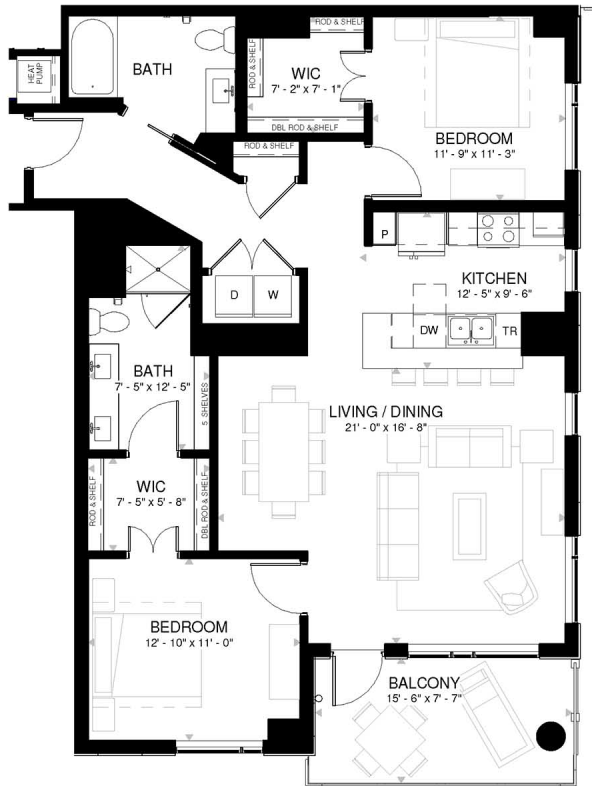

RESIDENCE 711

2 Bedrooms

1.75 Bathrooms

Apartment

Interior SF: 1,302

Exterior SF: 118

View South & East

6

LEVEL 2

LEVELS 3 THROUGH 8

LEVELS 9 THROUGH 11

HOME FINISHES

Whirlpool stainless steel appliances and gas range

White shaker style cabinetry

Whirlpool full-size front-loading washer and dryer

Glazed ceramic tile backsplash

Solid quartz kitchen countertops

Floor-to-ceiling windows with built-in roller shades

White marble vanity top

Tile shower surround

Weber Genesis II E-210 2-burner natural gas grill provided on balcony

Plush carpet in bedrooms