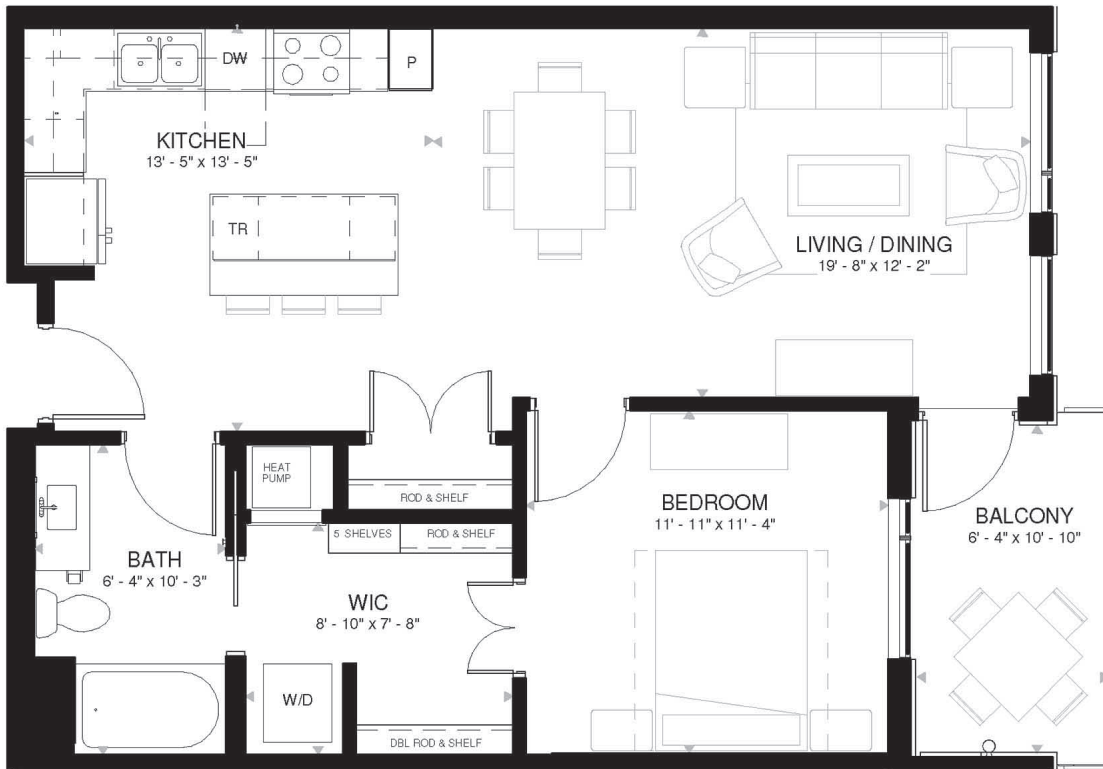

# RESIDENCE 710

1 Bedroom

1 Bathroom

Apartment

Interior SF: 795

Exterior SF: 69

View East

**LEVEL 2**

**LEVELS 3 THROUGH 8**

**LEVELS 9 THROUGH 11**

Wood-look flooring in kitchen and living areas

White shaker style cabinetry

Glazed ceramic tile backsplash

Floor-to-ceiling windows with built-in roller shades

Tile shower surround

Plush carpet in bedrooms

Built-in closet organization systems