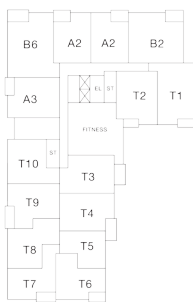

# RESIDENCE 710

1 Bedroom

1 Bathroom

Apartment

Interior SF: 795

Exterior SF: 69

View East

**LEVEL 2**

**LEVELS 3 THROUGH 8**

**LEVELS 9 THROUGH 11**