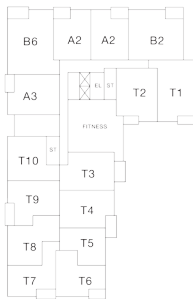

RESIDENCE 709

1 Bedroom

1 Bathroom

Apartment

Interior SF: 819

Exterior SF: 89

View East

LEVEL 2

LEVELS 3 THROUGH 8

LEVELS 9 THROUGH 11

HOME FINISHES

Whirlpool stainless steel appliances and gas range

Whirlpool full-size front-loading washer and dryer

Solid quartz kitchen countertops

White marble vanity top