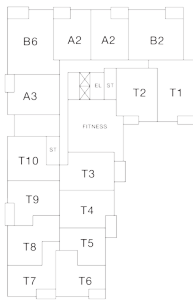

RESIDENCE 708

Studio
Apartment
Exterior SF: 24

1 Bathroom
Interior SF: 613
View East

LEVEL 2

LEVELS 3 THROUGH 8

LEVELS 9 THROUGH 11

HOME FINISHES

Whirlpool stainless steel appliances and gas range