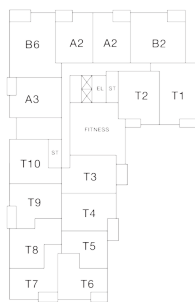

RESIDENCE 707

2 Bedrooms

1 Bathroom

Apartment

Interior SF: 761

Exterior SF: 100

View East

LEVEL 2

LEVELS 3 THROUGH 8

LEVELS 9 THROUGH 11

HOME FINISHES

Whirlpool stainless steel appliances and gas range

Whirlpool full-size front-loading washer and dryer

Solid quartz kitchen countertops

White marble vanity top