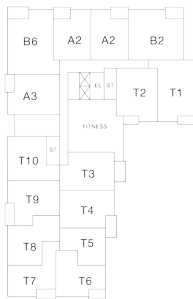

RESIDENCE 706

2 Bedrooms

2 Bathrooms

Apartment

Interior SF: 1,332

Exterior SF: 76

View North & East

LEVEL 2

LEVELS 3 THROUGH 8

LEVELS 9 THROUGH 11

HOME FINISHES

Whirlpool stainless steel appliances and gas range

White shaker style cabinetry

Whirlpool full-size front-loading washer and dryer

Glazed ceramic tile backsplash