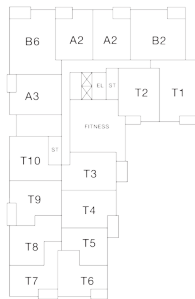

RESIDENCE 705

2 Bedrooms

2 Bathrooms

Apartment

Interior SF: 1,300

Exterior SF: 72

View North & West

LEVEL 2

LEVELS 3 THROUGH 8

LEVELS 9 THROUGH 11

HOME FINISHES

Whirlpool stainless steel appliances and gas range

White shaker style cabinetry

Whirlpool full-size front-loading washer and dryer

Glazed ceramic tile backsplash