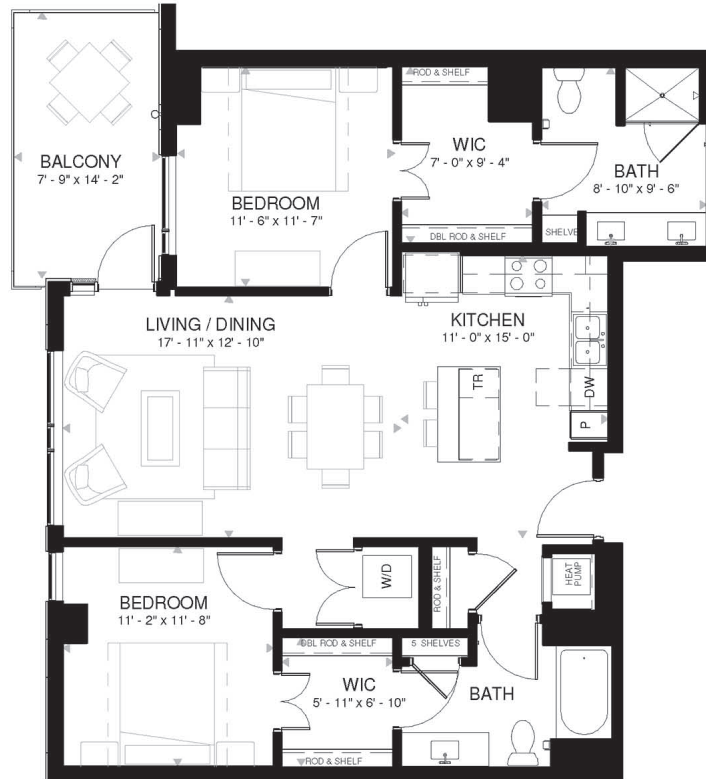

RESIDENCE 704

2 Bedrooms

1.75 Bathrooms

Apartment

Interior SF: 1,125

Exterior SF: 110

View West

HOME FINISHES

Whirlpool stainless steel appliances and gas range

White shaker style cabinetry

Whirlpool full-size front-loading washer and dryer

Glazed ceramic tile backsplash

Solid quartz kitchen countertops

Floor-to-ceiling windows with built-in roller shades

White marble vanity top

Tile shower surround

Weber Genesis II E-210 2-burner natural gas grill provided on balcony

Plush carpet in bedrooms

Wood-look flooring in kitchen and living areas

Built-in closet organization systems