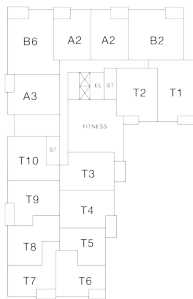

RESIDENCE 704

2 Bedrooms

1.75 Bathrooms

Apartment

Interior SF: 1,125

Exterior SF: 110

View West

HOME FINISHES