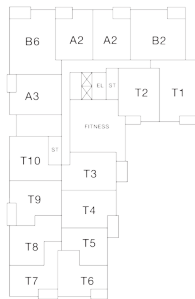

RESIDENCE 703

2 Bedrooms + Den

1.75 Bathrooms

Apartment

Interior SF: 1,271

Exterior SF: 110

View West

LEVEL 2

LEVELS 3 THROUGH 8

LEVELS 9 THROUGH 11

HOME FINISHES

Whirlpool stainless steel appliances and gas range

White shaker style cabinetry

Whirlpool full-size front-loading washer and dryer

Glazed ceramic tile backsplash