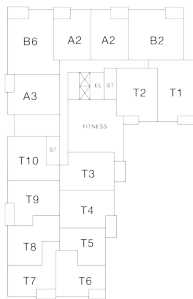

RESIDENCE 702

2 Bedrooms

1.75 Bathrooms

Apartment

Interior SF: 1,208

Exterior SF: 60

View North

HOME FINISHES