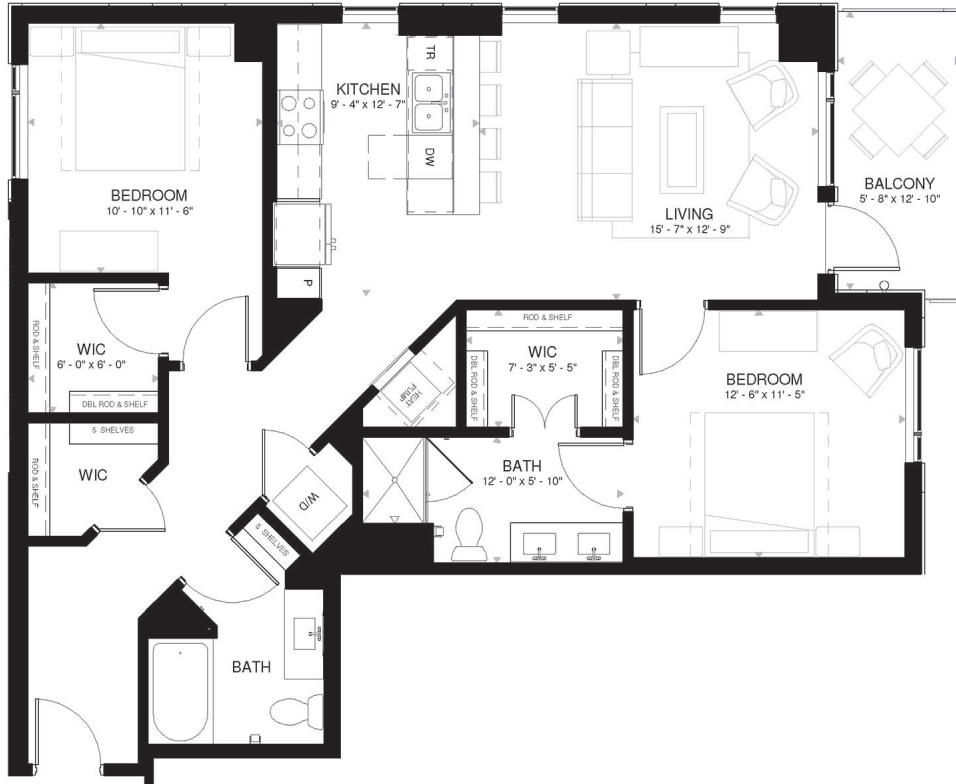

RESIDENCE 701

2 Bedrooms
 Apartment
 Exterior SF: 73

1.75 Bathrooms
 Interior SF: 1,154
 View North & West

16

LEVEL 2

LEVELS 3 THROUGH 8

LEVELS 9 THROUGH 11

HOME FINISHES

Whirlpool stainless steel appliances and gas range

Whirlpool full-size front-loading washer and dryer

Solid quartz kitchen countertops

White marble vanity top

Weber Genesis II E-210 2-burner natural gas grill provided on balcony

Wood-look flooring in kitchen and living areas

White shaker style cabinetry

Glazed ceramic tile backsplash

Floor-to-ceiling windows with built-in roller shades

Tile shower surround

Plush carpet in bedrooms