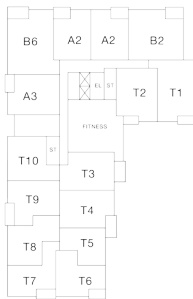

RESIDENCE 701

2 Bedrooms
 Apartment
 Exterior SF: 73

1.75 Bathrooms
 Interior SF: 1,154
 View North & West

16

LEVEL 2

LEVELS 3 THROUGH 8

LEVELS 9 THROUGH 11

HOME FINISHES