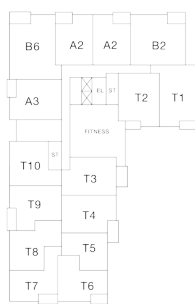

# RESIDENCE 614

2 Bedrooms

1.75 Bathrooms

Apartment

Interior SF: 1,100

Exterior SF: 100

View South & West

**LEVEL 2**

**LEVELS 3 THROUGH 8**

**LEVELS 9 THROUGH 11**