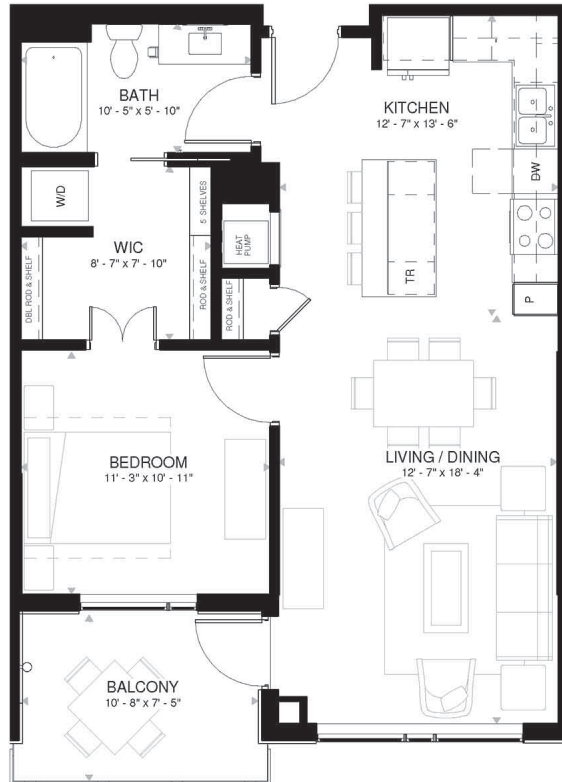

RESIDENCE 613

1 Bedroom

1 Bathroom

Apartment

Interior SF: 757

Exterior SF: 79

View South

LEVEL 2

LEVELS 3 THROUGH 8

LEVELS 9 THROUGH 11

HOME FINISHES

Whirlpool stainless steel appliances and gas range

White shaker style cabinetry

Whirlpool full-size front-loading washer and dryer

Glazed ceramic tile backsplash

Solid quartz kitchen countertops

Floor-to-ceiling windows with built-in roller shades

White marble vanity top

Tile shower surround

Weber Genesis II E-210 2-burner natural gas grill provided on balcony

Plush carpet in bedrooms