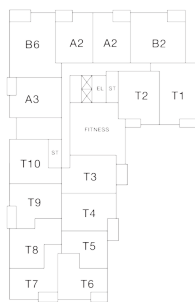

RESIDENCE 613

1 Bedroom

1 Bathroom

Apartment

Interior SF: 757

Exterior SF: 79

View South

LEVEL 2

LEVELS 3 THROUGH 8

LEVELS 9 THROUGH 11

HOME FINISHES

Whirlpool stainless steel appliances and gas range

White shaker style cabinetry

Whirlpool full-size front-loading washer and dryer

Glazed ceramic tile backsplash