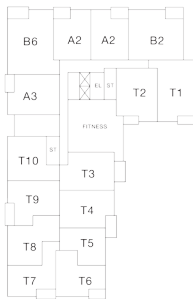

RESIDENCE 609

1 Bedroom

1 Bathroom

Apartment

Interior SF: 819

Exterior SF: 89

View East

LEVEL 2

LEVELS 3 THROUGH 8

LEVELS 9 THROUGH 11

HOME FINISHES

Whirlpool stainless steel appliances and gas range

Whirlpool full-size front-loading washer and dryer

Solid quartz kitchen countertops

White marble vanity top