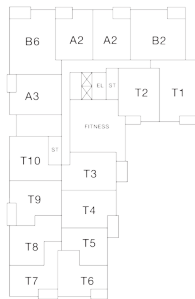

RESIDENCE 607

1 Bedroom

1 Bathroom

Apartment

Interior SF: 761

Exterior SF: 100

View East

LEVEL 2

LEVELS 3 THROUGH 8

LEVELS 9 THROUGH 11

HOME FINISHES

Whirlpool stainless steel appliances and gas range

Whirlpool full-size front-loading washer and dryer

Solid quartz kitchen countertops

White marble vanity top