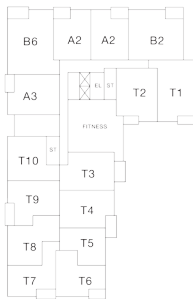

# RESIDENCE 606

2 Bedrooms

2 Bathrooms

Apartment

Interior SF: 1,332

Exterior SF: 76

View North & East

**LEVEL 2**

**LEVELS 3 THROUGH 8**

**LEVELS 9 THROUGH 11**