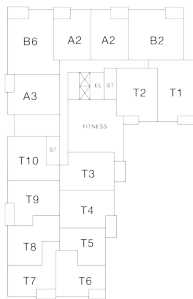

RESIDENCE 605

2 Bedrooms

2 Bathrooms

Apartment

Interior SF: 1,300

Exterior SF: 72

View North & West

LEVEL 2

LEVELS 3 THROUGH 8

LEVELS 9 THROUGH 11

HOME FINISHES

Whirlpool stainless steel appliances and gas range

White shaker style cabinetry

Whirlpool full-size front-loading washer and dryer

Glazed ceramic tile backsplash