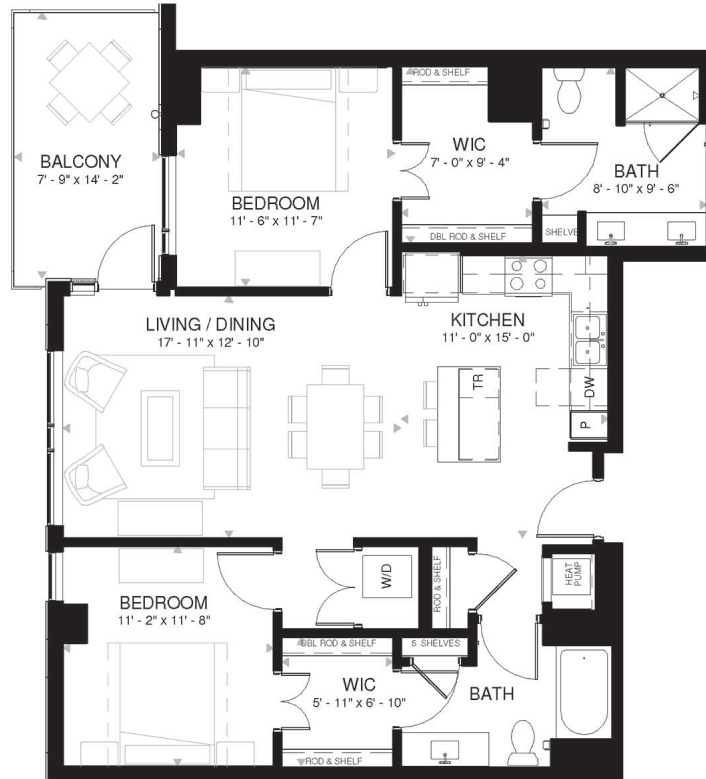

RESIDENCE 604

2 Bedrooms

1.75 Bathrooms

Apartment

Interior SF: 1,125

Exterior SF: 110

View West

LEVEL 2

LEVELS 3 THROUGH 8

LEVELS 9 THROUGH 11

HOME FINISHES

Whirlpool stainless steel appliances and gas range

White shaker style cabinetry

Whirlpool full-size front-loading washer and dryer

Glazed ceramic tile backsplash

Solid quartz kitchen countertops

Floor-to-ceiling windows with built-in roller shades

White marble vanity top

Tile shower surround

Weber Genesis II E-210 2-burner natural gas grill provided on balcony

Plush carpet in bedrooms