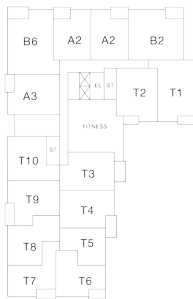

RESIDENCE 604

2 Bedrooms

1.75 Bathrooms

Apartment

Interior SF: 1,125

Exterior SF: 110

View West

LEVEL 2

LEVELS 3 THROUGH 8

LEVELS 9 THROUGH 11

HOME FINISHES

Whirlpool stainless steel appliances and gas range

White shaker style cabinetry

Whirlpool full-size front-loading washer and dryer

Glazed ceramic tile backsplash