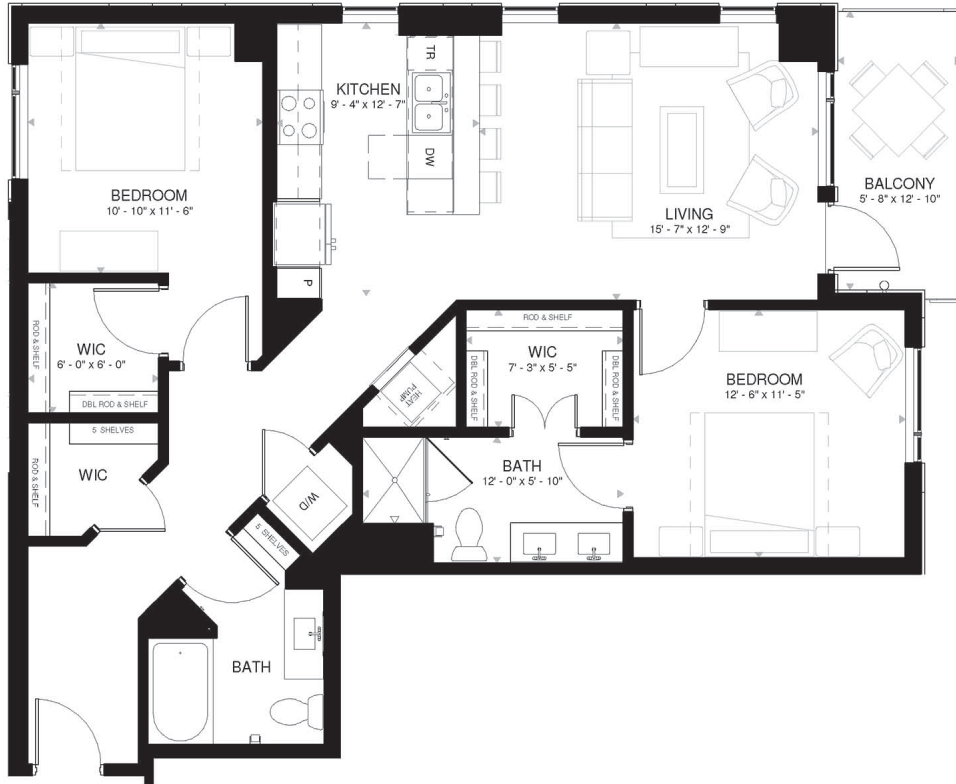

RESIDENCE 601

2 Bedrooms
 Apartment
 Exterior SF: 73

1.75 Bathrooms
 Interior SF: 1,154
 View North & West

16

LEVEL 2

LEVELS 3 THROUGH 8

LEVELS 9 THROUGH 11

HOME FINISHES

Whirlpool stainless steel appliances and gas range

Whirlpool full-size front-loading washer and dryer

Solid quartz kitchen countertops

White marble vanity top

Weber Genesis II E-210 2-burner natural gas grill provided on balcony

Wood-look flooring in kitchen and living areas

White shaker style cabinetry

Glazed ceramic tile backsplash

Floor-to-ceiling windows with built-in roller shades

Tile shower surround

Plush carpet in bedrooms