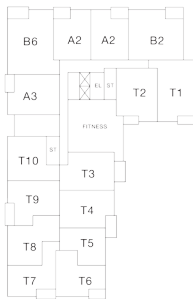

RESIDENCE 601

2 Bedrooms
 Apartment
 Exterior SF: 73

1.75 Bathrooms
 Interior SF: 1,154
 View North & West

16

LEVEL 2

LEVELS 3 THROUGH 8

LEVELS 9 THROUGH 11

HOME FINISHES