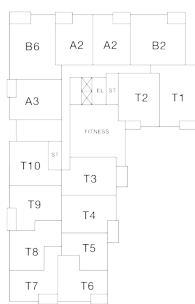

RESIDENCE 514

2 Bedrooms

1.75 Bathrooms

Apartment

Interior SF: 1,100

Exterior SF: 100

View South & West

HOME FINISHES