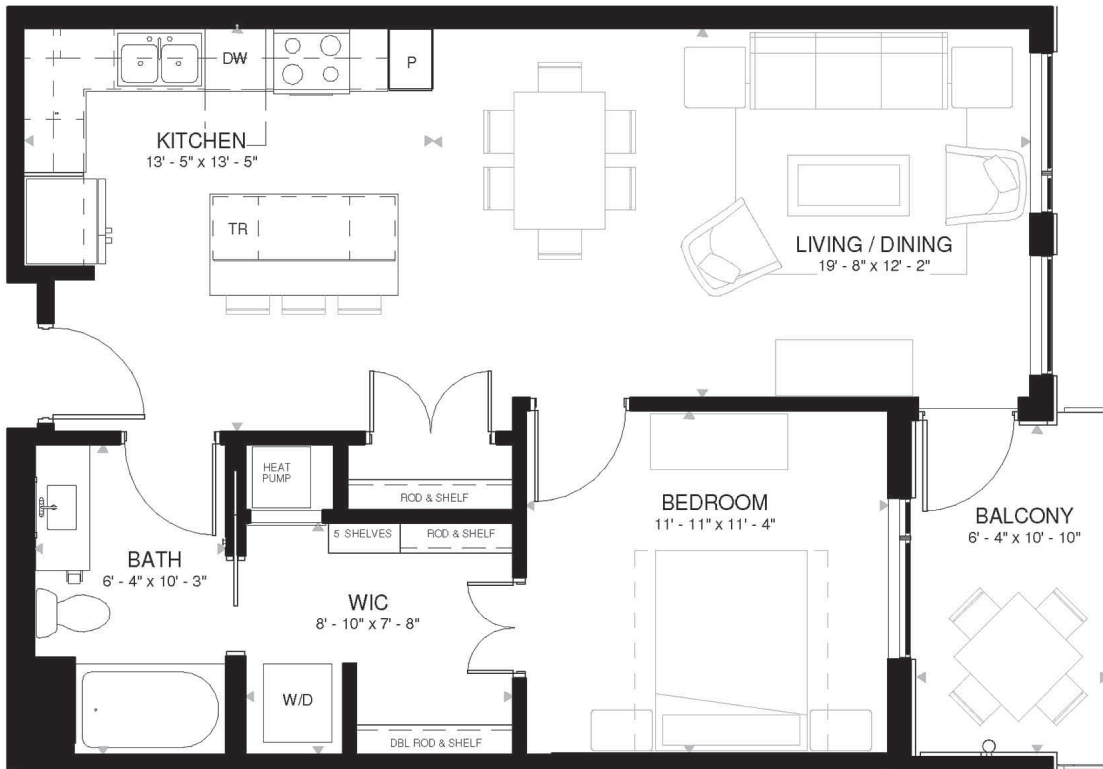

RESIDENCE 510

1 Bedroom

1 Bathroom

Apartment

Interior SF: 795

Exterior SF: 69

View East

LEVEL 2

LEVELS 3 THROUGH 8

LEVELS 9 THROUGH 11

HOME FINISHES

Whirlpool stainless steel appliances and gas range

Whirlpool full-size front-loading washer and dryer

Solid quartz kitchen countertops

White marble vanity top

Weber Genesis II E-210 2-burner natural gas grill provided on balcony

Wood-look flooring in kitchen and living areas

White shaker style cabinetry

Glazed ceramic tile backsplash

Floor-to-ceiling windows with built-in roller shades