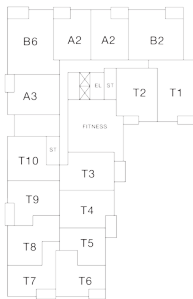

RESIDENCE 510

1 Bedroom

1 Bathroom

Apartment

Interior SF: 795

Exterior SF: 69

View East

LEVEL 2

LEVELS 3 THROUGH 8

LEVELS 9 THROUGH 11

HOME FINISHES

Whirlpool stainless steel appliances and gas range

Whirlpool full-size front-loading washer and dryer

Solid quartz kitchen countertops

White marble vanity top