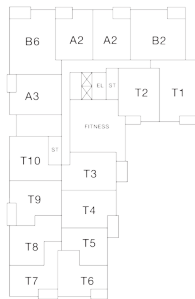

RESIDENCE 507

1 Bedroom

1 Bathroom

Apartment

Interior SF: 761

Exterior SF: 100

View East

LEVEL 2

LEVELS 3 THROUGH 8

LEVELS 9 THROUGH 11

HOME FINISHES

Whirlpool stainless steel appliances and gas range

Whirlpool full-size front-loading washer and dryer

Solid quartz kitchen countertops

White marble vanity top