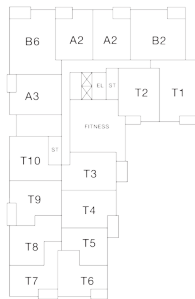

RESIDENCE 505

2 Bedrooms

2 Bathrooms

Apartment

Interior SF: 1,300

Exterior SF: 72

View North & West

LEVEL 2

LEVELS 3 THROUGH 8

LEVELS 9 THROUGH 11

HOME FINISHES

Whirlpool stainless steel appliances and gas range

Whirlpool full-size front-loading washer and dryer

Solid quartz kitchen countertops

White marble vanity top