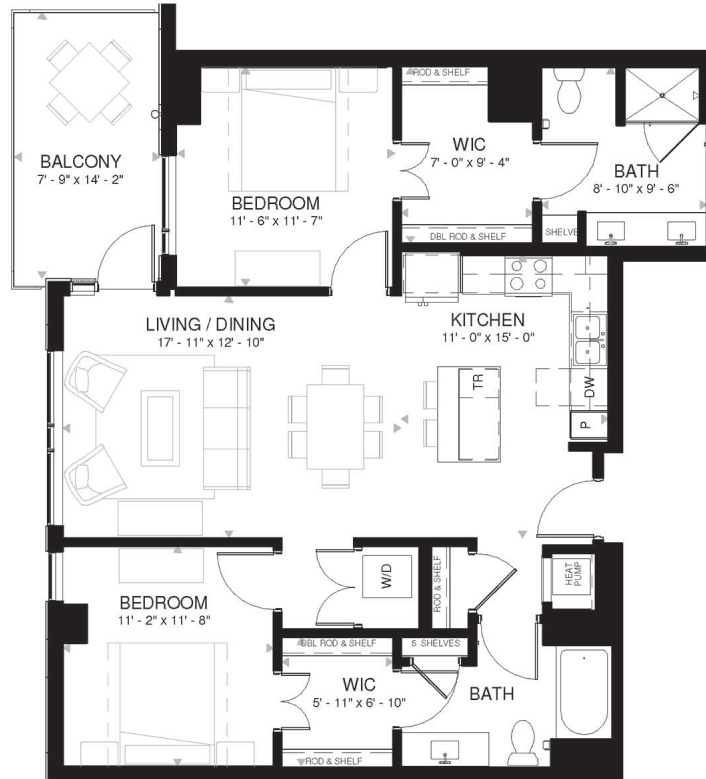

RESIDENCE 504

2 Bedrooms

1.75 Bathrooms

Apartment

Interior SF: 1,125

Exterior SF: 110

View West

LEVEL 2

LEVELS 3 THROUGH 8

LEVELS 9 THROUGH 11

HOME FINISHES

Whirlpool stainless steel appliances and gas range

White shaker style cabinetry

Whirlpool full-size front-loading washer and dryer

Glazed ceramic tile backsplash

Solid quartz kitchen countertops

Floor-to-ceiling windows with built-in roller shades

White marble vanity top

Tile shower surround

Weber Genesis II E-210 2-burner natural gas grill provided on balcony

Plush carpet in bedrooms