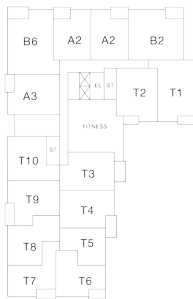

RESIDENCE 504

2 Bedrooms

1.75 Bathrooms

Apartment

Interior SF: 1,125

Exterior SF: 110

View West

LEVEL 2

LEVELS 3 THROUGH 8

LEVELS 9 THROUGH 11

HOME FINISHES

Whirlpool stainless steel appliances and gas range

White shaker style cabinetry

Whirlpool full-size front-loading washer and dryer

Glazed ceramic tile backsplash