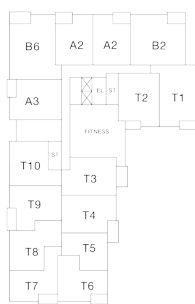

RESIDENCE 414

2 Bedrooms

1.75 Bathrooms

Apartment

Interior SF: 1,100

Exterior SF: 100

View South & West

LEVEL 2

LEVELS 3 THROUGH 8

LEVELS 9 THROUGH 11

HOME FINISHES

Whirlpool stainless steel appliances and gas range

White shaker style cabinetry

Whirlpool full-size front-loading washer and dryer

Glazed ceramic tile backsplash