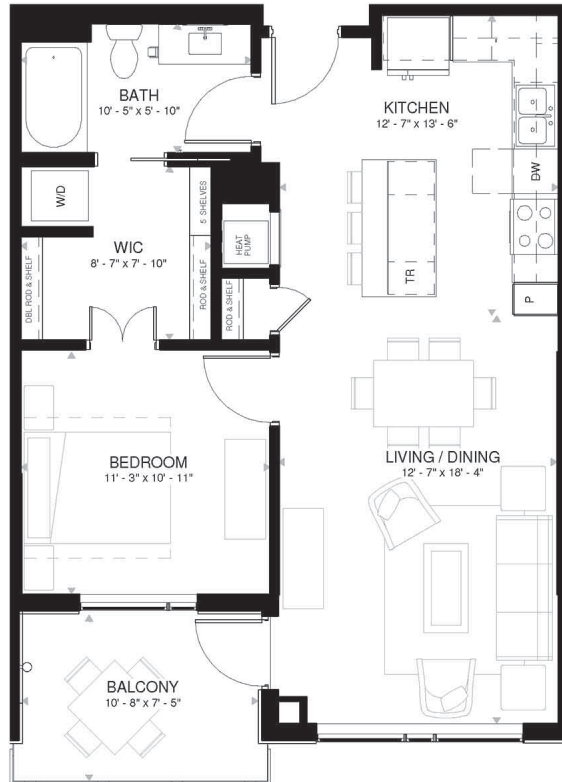

# RESIDENCE 413

1 Bedroom

1 Bathroom

Apartment

Interior SF: 757

Exterior SF: 79

View South

**LEVEL 2**

**LEVELS 3 THROUGH 8**

**LEVELS 9 THROUGH 11**

Floor-to-ceiling windows with built-in roller shades

White marble vanity top

Tile shower surround

Weber Genesis II E-210 2-burner natural gas grill provided on balcony

Plush carpet in bedrooms

Wood-look flooring in kitchen and living areas