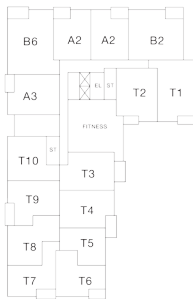

# RESIDENCE 413

1 Bedroom

1 Bathroom

Apartment

Interior SF: 757

Exterior SF: 79

View South

**LEVEL 2**

**LEVELS 3 THROUGH 8**

**LEVELS 9 THROUGH 11**