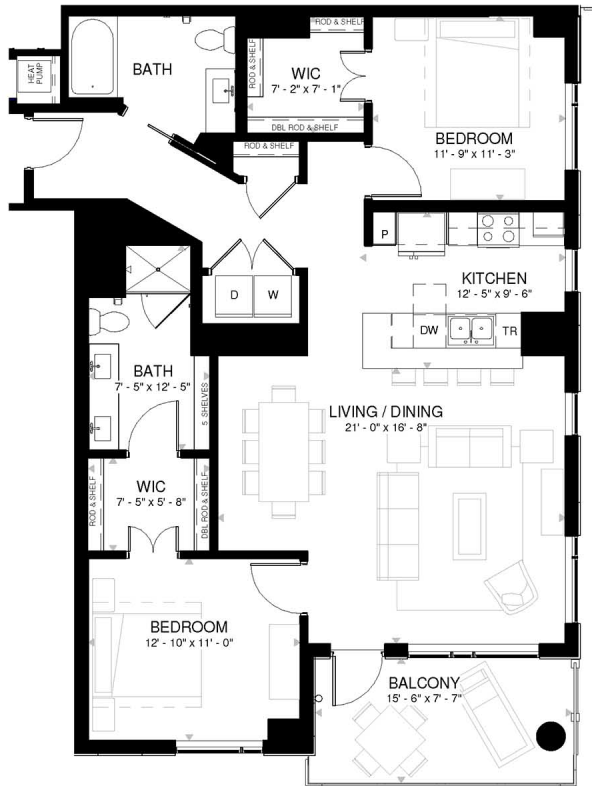

RESIDENCE 411

2 Bedrooms

Apartment

Exterior SF: 118

1.75 Bathrooms

Interior SF: 1,302

View South & East

6

LEVEL 2

LEVELS 3 THROUGH 8

LEVELS 9 THROUGH 11

HOME FINISHES

Whirlpool stainless steel appliances and gas range

Whirlpool full-size front-loading washer and dryer

Solid quartz kitchen countertops

White marble vanity top

Weber Genesis II E-210 2-burner natural gas grill provided on balcony

Wood-look flooring in kitchen and living areas

White shaker style cabinetry

Glazed ceramic tile backsplash

Floor-to-ceiling windows with built-in roller shades