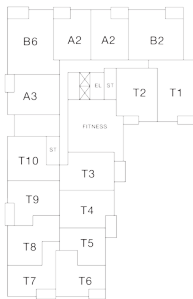

RESIDENCE 411

2 Bedrooms

Apartment

Exterior SF: 118

1.75 Bathrooms

Interior SF: 1,302

View South & East

6

LEVEL 2

LEVELS 3 THROUGH 8

LEVELS 9 THROUGH 11

HOME FINISHES

Whirlpool stainless steel appliances and gas range

Whirlpool full-size front-loading washer and dryer

Solid quartz kitchen countertops

White marble vanity top