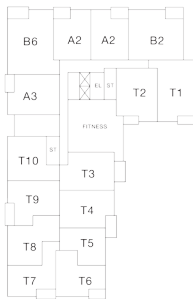

RESIDENCE 410

1 Bedroom

1 Bathroom

Apartment

Interior SF: 795

Exterior SF: 69

View East

LEVEL 2

LEVELS 3 THROUGH 8

LEVELS 9 THROUGH 11

HOME FINISHES

Whirlpool stainless steel appliances and gas range

Whirlpool full-size front-loading washer and dryer

Solid quartz kitchen countertops

White marble vanity top