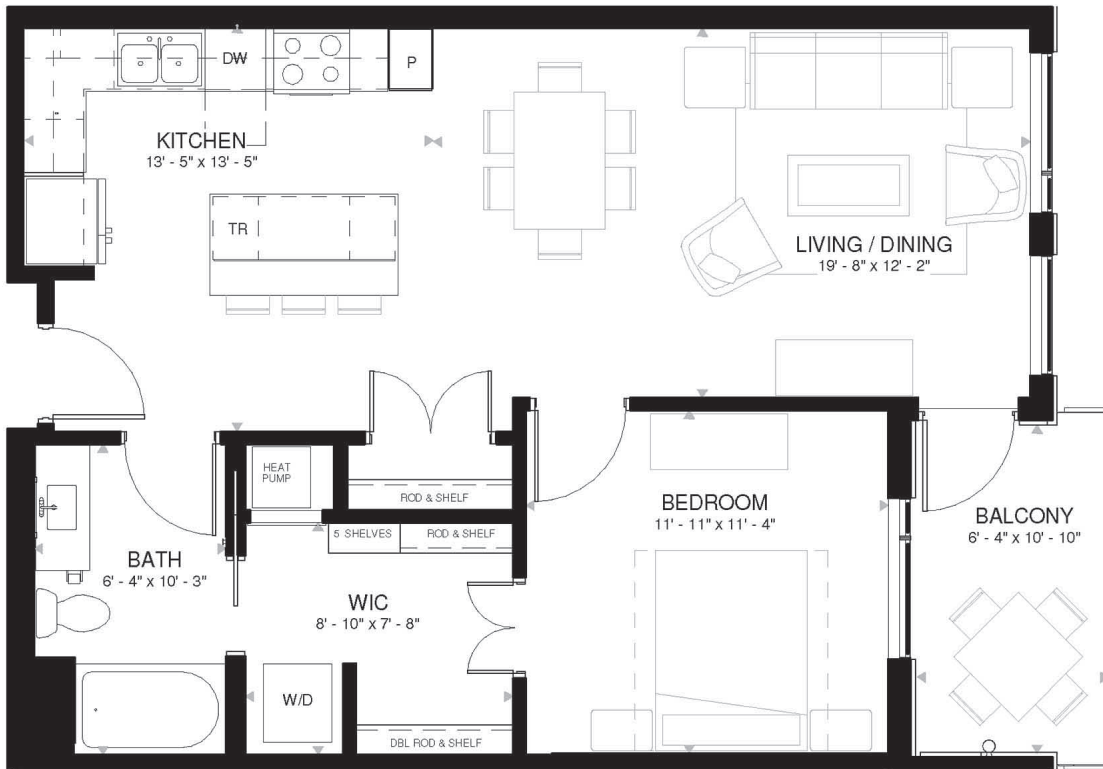

RESIDENCE 410

1 Bedroom

1 Bathroom

Apartment

Interior SF: 795

Exterior SF: 69

View East

LEVEL 2

LEVELS 3 THROUGH 8

LEVELS 9 THROUGH 11

HOME FINISHES

Whirlpool stainless steel appliances and gas range

Whirlpool full-size front-loading washer and dryer

Solid quartz kitchen countertops

White marble vanity top

Weber Genesis II E-210 2-burner natural gas grill provided on balcony

Wood-look flooring in kitchen and living areas

White shaker style cabinetry

Glazed ceramic tile backsplash

Floor-to-ceiling windows with built-in roller shades