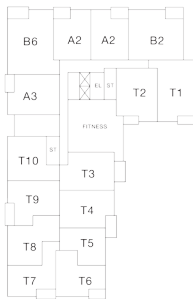

RESIDENCE 409

1 Bedroom

1 Bathroom

Apartment

Interior SF: 819

Exterior SF: 89

View East

LEVEL 2

LEVELS 3 THROUGH 8

LEVELS 9 THROUGH 11

HOME FINISHES

Whirlpool stainless steel appliances and gas range

Whirlpool full-size front-loading washer and dryer

Solid quartz kitchen countertops

White marble vanity top