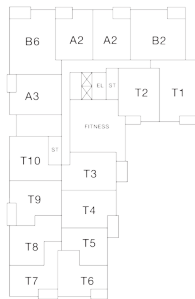

RESIDENCE 407

1 Bedroom

1 Bathroom

Apartment

Interior SF: 761

Exterior SF: 100

View East

LEVEL 2

LEVELS 3 THROUGH 8

LEVELS 9 THROUGH 11

HOME FINISHES

Whirlpool stainless steel appliances and gas range

Whirlpool full-size front-loading washer and dryer

Solid quartz kitchen countertops

White marble vanity top