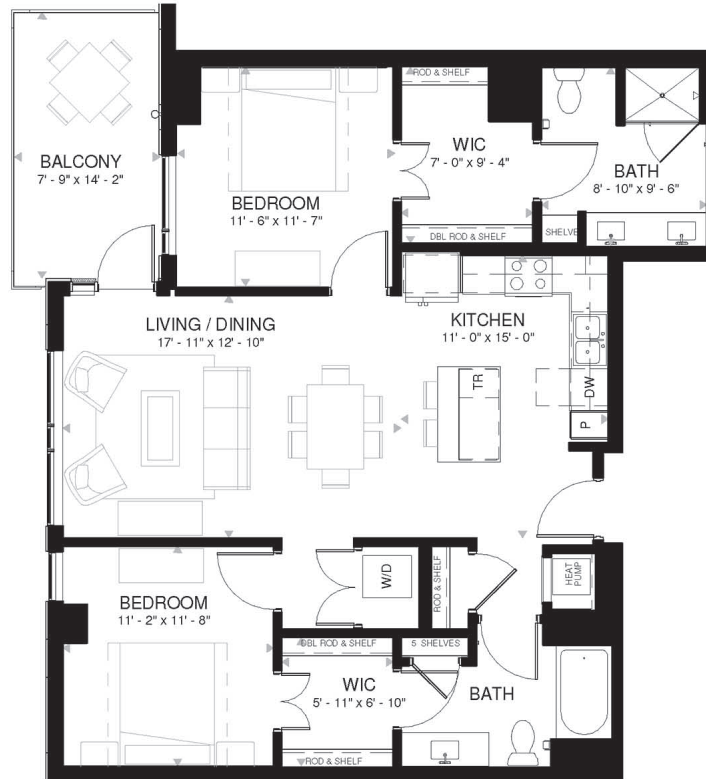

RESIDENCE 404

2 Bedrooms

1.75 Bathrooms

Apartment

Interior SF: 1,125

Exterior SF: 110

View West

LEVEL 2

LEVELS 3 THROUGH 8

LEVELS 9 THROUGH 11

HOME FINISHES

Whirlpool stainless steel appliances and gas range

White shaker style cabinetry

Whirlpool full-size front-loading washer and dryer

Glazed ceramic tile backsplash

Solid quartz kitchen countertops

Floor-to-ceiling windows with built-in roller shades

White marble vanity top

Tile shower surround

Weber Genesis II E-210 2-burner natural gas grill provided on balcony

Plush carpet in bedrooms