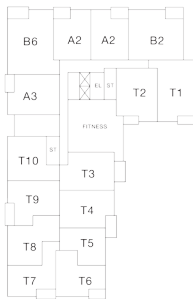

RESIDENCE 404

2 Bedrooms

1.75 Bathrooms

Apartment

Interior SF: 1,125

Exterior SF: 110

View West

LEVEL 2

LEVELS 3 THROUGH 8

LEVELS 9 THROUGH 11

HOME FINISHES

Whirlpool stainless steel appliances and gas range

White shaker style cabinetry

Whirlpool full-size front-loading washer and dryer

Glazed ceramic tile backsplash