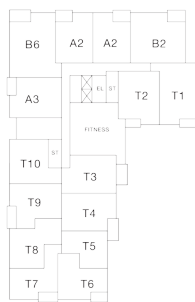

# RESIDENCE 403

2 Bedrooms + Den

1.75 Bathrooms

Apartment

Interior SF: 1,271

Exterior SF: 110

View West

**LEVEL 2**

**LEVELS 3 THROUGH 8**

**LEVELS 9 THROUGH 11**