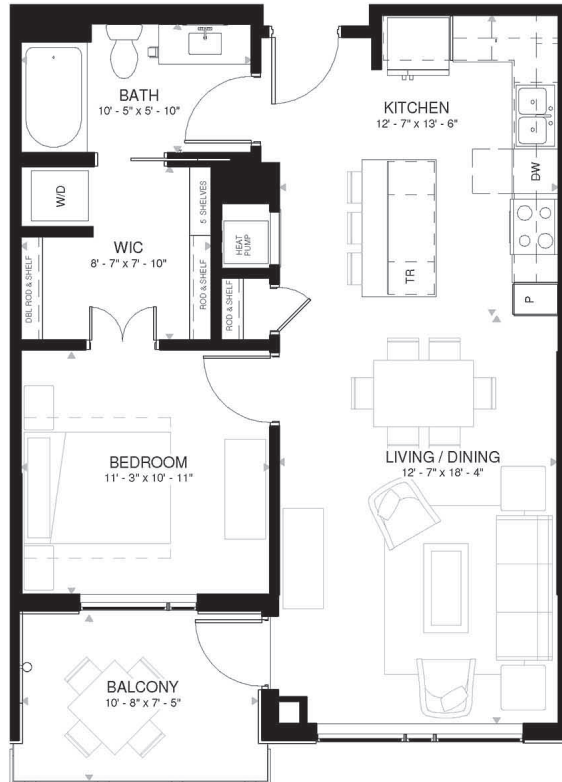

RESIDENCE 312

1 Bedroom

1 Bathroom

Apartment

Interior SF: 757

Exterior SF: 79

View South

LEVEL 2

LEVELS 3 THROUGH 8

LEVELS 9 THROUGH 11

HOME FINISHES

Whirlpool stainless steel appliances and gas range

White shaker style cabinetry

Whirlpool full-size front-loading washer and dryer

Glazed ceramic tile backsplash

Solid quartz kitchen countertops

Floor-to-ceiling windows with built-in roller shades

White marble vanity top

Tile shower surround

Weber Genesis II E-210 2-burner natural gas grill provided on balcony

Plush carpet in bedrooms