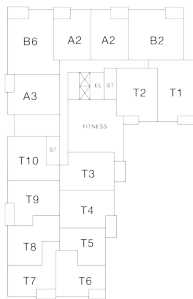

RESIDENCE 312

1 Bedroom

1 Bathroom

Apartment

Interior SF: 757

Exterior SF: 79

View South

LEVEL 2

LEVELS 3 THROUGH 8

LEVELS 9 THROUGH 11

HOME FINISHES

Whirlpool stainless steel appliances and gas range

White shaker style cabinetry

Whirlpool full-size front-loading washer and dryer

Glazed ceramic tile backsplash