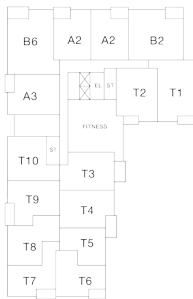

RESIDENCE 311

2 Bedrooms

2 Bathrooms

Apartment

Interior SF: 1,302

Exterior SF: 118

View South & East

2016

LEVEL 2

LEVELS 3 THROUGH 8

LEVELS 9 THROUGH 11

HOME FINISHES

Whirlpool stainless steel appliances and gas range

White shaker style cabinetry

Whirlpool full-size front-loading washer and dryer

Glazed ceramic tile backsplash