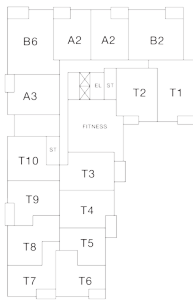

RESIDENCE 308

Studio
Apartment
Exterior SF: 24

1 Bathroom
Interior SF: 613
View East

LEVEL 2

LEVELS 3 THROUGH 8

LEVELS 9 THROUGH 11

HOME FINISHES

Whirlpool stainless steel appliances and gas range